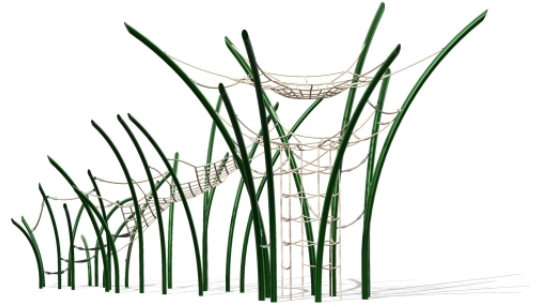

Product code: 151125 MF

Climbing complex JPL1B

4 y

3 m

3.67 m

6.6 m

3.35 m

Technical information

Width of structure	3.67 m
Length of structure	6.6 m
Height of structure	3.35 m
Max. fall height	3 m
Recommended age of children	4+
For simultaneous use by several children	1+

This stainless steel powder coated climbing complex takes inspiration from straw motives. Climbing helps develop kids' balance, coordination and improves physical fitness.