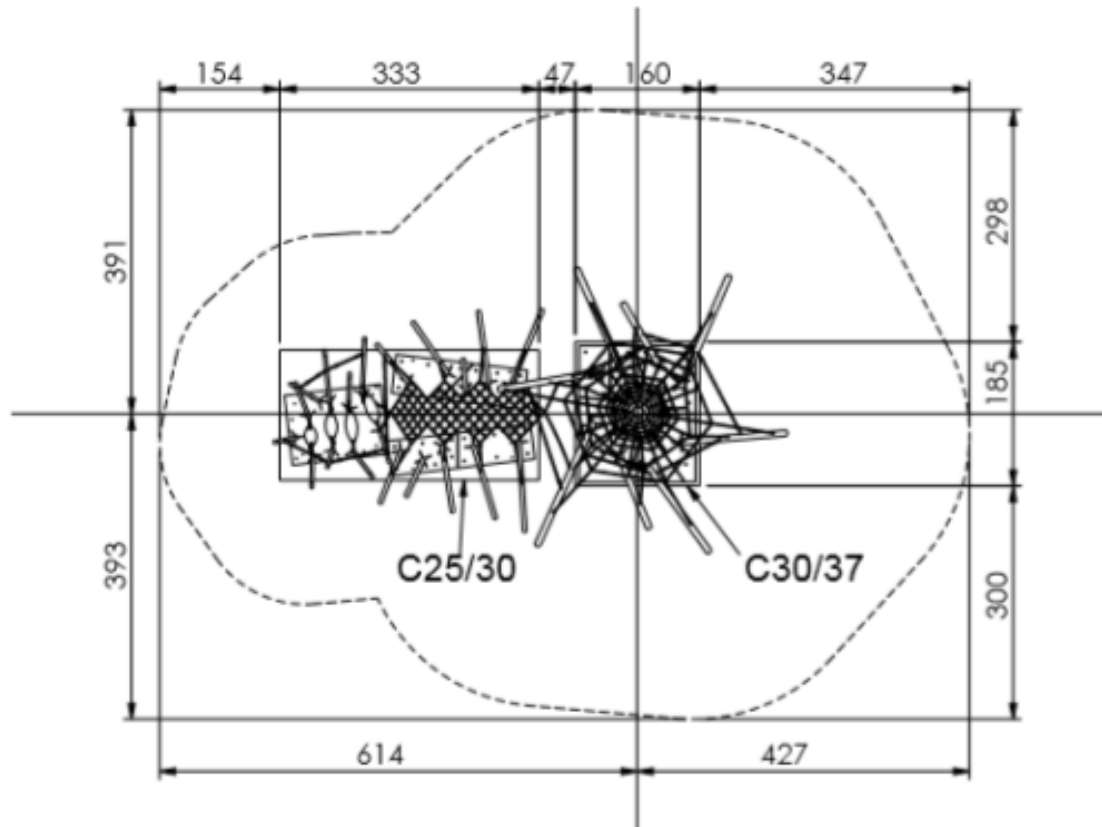

Product code: 151125 MF

Climbing complex JPL1B

4 y

3 m

3.67 m

6.6 m

3.35 m

Technical information

Width of structure	3.67 m
Length of structure	6.6 m
Height of structure	3.35 m
Max. fall height	3 m
Recommended age of children	4+
For simultaneous use by several children	1+

This stainless steel powder coated climbing complex takes inspiration from straw motives. Climbing helps develop kids' balance, coordination and improves physical fitness.