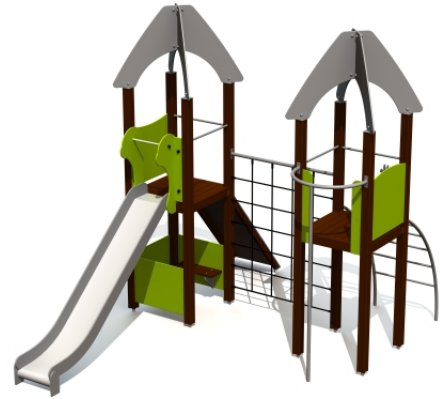

Product code: LM217-1 AUT PE

Play centre HEDVIG

4 y

1.92 m

3.48 m

4.49 m

3.82 m

Critical fall height (CFH)
A1: CFH 1,0m - 7,27m²
A2: CFH 1,55m - 23,67m²
A3: CFH 1,92m - 5,14m²
A4: CFH 0,6m - 1,74m²
Rubber surface area - 36,08m²
Total area: 37,82m²

Technical information

Safety area width	6.4 m
Safety area length	7.99 m
Width of structure	3.48 m
Length of structure	4.49 m
Height of structure	3.82 m
Max. fall height	1.92 m
Recommended age of children	4+
For simultaneous use by several children	4-8

Product consists of

Platforms	1 pcs with a height 1.55 m Laminated wood
Platforms	1 pcs with a height 1.55 m Laminated wood
Roofs	2 pcs HDPE plastic
Slides	1 pcs with a height 1.55 m Stainless-steel, HDPE plastic sides
Climbing nets	1 pcs 16 mm six-strand PES cover braided steel ropes
Ladders	1 pcs Galvanized and powder-coated steel
Slopes	1 pcs Plywood
Fireman poles	1 pcs Galvanized and powder-coated steel
Play corners	1 pcs Plastic and wood
Activity panels	1 pcs HDPE plastic
Posts	8 pcs Laminated wood
Panels/Plates	4 pcs HDPE plastic
Tubes	6 pcs Galvanized and powder coated steel

Installation info

Installers	2
Installation time	8 h
Volume of concrete	18 bags (25kg)
Package dimensions	2,9x1,0x1,0m
Package weight	322 kg

The product needs a safety surface

Play centre with two platforms, connected by a net climbing wall. Platforms can be accessed via a rock climbing slope or an arched ladder. A slide and a fireman pole offer a way to slide down from the centre. The play centre comes equipped with a captain's helmet and a play corner with a bench, which can be fitted with either kitchen or car dashboard elements. The side panels of the play centre can be switched for various activity walls or thematic printed panels (animals, birds, fish, trees, berries, etc.). The design of the panels will be finalised with the client during ordering.