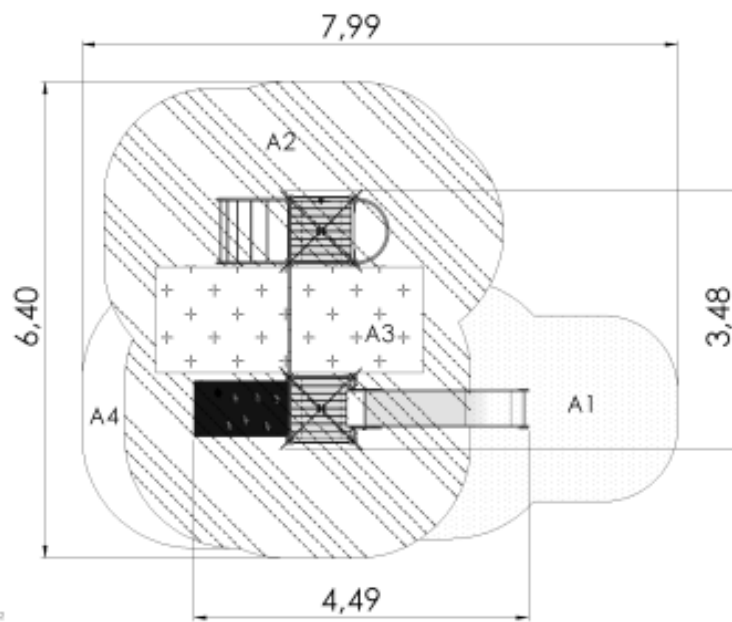

Product code: LM217-1 AUT PE

Play centre HEDVIG

4 y

1.92 m

3.48 m

4.49 m

3.82 m

Critical fall height (CFH)
A1: CFH 1,0m - 7,27m²
A2: CFH 1,55m - 23,67m²
A3: CFH 1,92m - 5,14m²
A4: CFH 0,6m - 1,74m²
Rubber surface area - 36,08m²
Total area: 37,82m²

Technical information

Safety area width	6.4 m
Safety area length	7.99 m
Width of structure	3.48 m
Length of structure	4.49 m
Height of structure	3.82 m
Max. fall height	1.92 m
Recommended age of children	4+
For simultaneous use by several children	4-8

Product consists of

Platforms	1 pcs with a height 1.55 m Laminated wood
Platforms	1 pcs with a height 1.55 m Laminated wood
Roofs	2 pcs HDPE plastic
Slides	1 pcs with a height 1.55 m Stainless-steel, HDPE plastic sides
Climbing nets	1 pcs 16 mm six-strand PES cover braided steel ropes
Ladders	1 pcs Galvanized and powder-coated steel
Slopes	1 pcs Plywood
Fireman poles	1 pcs Galvanized and powder-coated steel
Play corners	1 pcs Plastic and wood
Activity panels	1 pcs HDPE plastic
Posts	8 pcs Laminated wood
Panels/Plates	4 pcs HDPE plastic
Tubes	6 pcs Galvanized and powder coated steel

Installation info

Installers	2
Installation time	8 h
Volume of concrete	18 bags (25kg)
Package dimensions	2,9x1,0x1,0m
Package weight	322 kg

The product needs a safety surface

Play centre with two platforms, connected by a net climbing wall. Platforms can be accessed via a rock climbing slope or an arched ladder. A slide and a fireman pole offer a way to slide down from the centre. The play centre comes equipped with a captain's helmet and a play corner with a bench, which can be fitted with either kitchen or car dashboard elements. The side panels of the play centre can be switched for various activity walls or thematic printed panels (animals, birds, fish, trees, berries, etc.). The design of the panels will be finalised with the client during ordering.