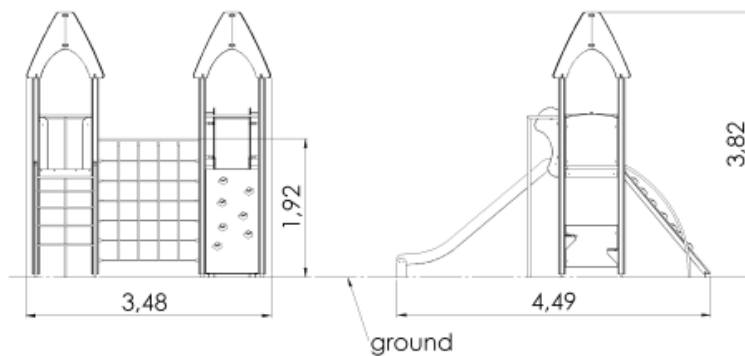

Product code: LM217-1 AUT PE

Play centre HEDVIG

4 y

1.92 m

3.48 m

4.49 m

3.82 m

Critical fall height (CFH)
A1: CFH 1,0m - 7,27m²
A2: CFH 1,55m - 23,67m²
A3: CFH 1,92m - 5,14m²
A4: CFH 0,6m - 1,74m²
Rubber surface area - 36,08m²
Total area: 37,82m²

Technical information

Safety area width	6.4 m
Safety area length	7.99 m
Width of structure	3.48 m
Length of structure	4.49 m
Height of structure	3.82 m
Max. fall height	1.92 m
Recommended age of children	4+
For simultaneous use by several children	4-8

Product consists of

Platforms	1 pcs with a height 1.55 m Laminated wood
Platforms	1 pcs with a height 1.55 m Laminated wood
Roofs	2 pcs HDPE plastic
Slides	1 pcs with a height 1.55 m Stainless-steel, HDPE plastic sides
Climbing nets	1 pcs 16 mm six-strand PES cover braided steel ropes
Ladders	1 pcs Galvanized and powder-coated steel
Slopes	1 pcs Plywood
Fireman poles	1 pcs Galvanized and powder-coated steel
Play corners	1 pcs Plastic and wood
Activity panels	1 pcs HDPE plastic
Posts	8 pcs Laminated wood
Panels/Plates	4 pcs HDPE plastic
Tubes	6 pcs Galvanized and powder coated steel

Installation info

Installers	2
Installation time	8 h
Volume of concrete	18 bags (25kg)
Package dimensions	2,9x1,0x1,0m
Package weight	322 kg

The product needs a safety surface

Play centre with two platforms, connected by a net climbing wall. Platforms can be accessed via a rock climbing slope or an arched ladder. A slide and a fireman pole offer a way to slide down from the centre. The play centre comes equipped with a captain's helmet and a play corner with a bench, which can be fitted with either kitchen or car dashboard elements. The side panels of the play centre can be switched for various activity walls or thematic printed panels (animals, birds, fish, trees, berries, etc.). The design of the panels will be finalised with the client during ordering.