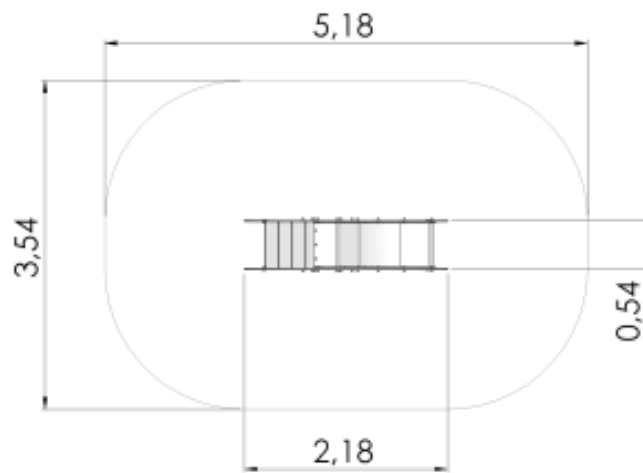

# Slide SHELL round

1 y

0.55 m

0.54 m

2.18 m

0.95 m

Total area: 16,41m<sup>2</sup>

## Technical information

Safety area width	3.54 m
Safety area length	5.18 m
Width of structure	0.54 m
Length of structure	2.18 m
Height of structure	0.95 m
Max. fall height	0.55 m
Recommended age of children	1+
For simultaneous use by several children	1-2

## Product consists of

Slides	1 pcs with a height 0.55 m Stainless-steel, HDPE plastic sides
Tunnels	1 pcs Plastic
Stairs with handrails	1 pcs Plastic covered laminated wood

A toddler slide without a platform. Small stairs lead up to the slide, beneath it is a crawl tunnel.