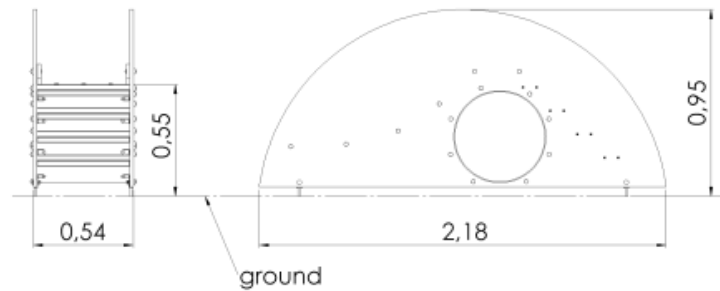

# Slide SHELL round

1 y

0.55 m

0.54 m

2.18 m

0.95 m

Total area: 16,41m<sup>2</sup>

## Technical information

Safety area width	3.54 m
Safety area length	5.18 m
Width of structure	0.54 m
Length of structure	2.18 m
Height of structure	0.95 m
Max. fall height	0.55 m
Recommended age of children	1+
For simultaneous use by several children	1-2

## Product consists of

Slides	1 pcs with a height 0.55 m Stainless-steel, HDPE plastic sides
Tunnels	1 pcs Plastic
Stairs with handrails	1 pcs Plastic covered laminated wood

A toddler slide without a platform. Small stairs lead up to the slide, beneath it is a crawl tunnel.