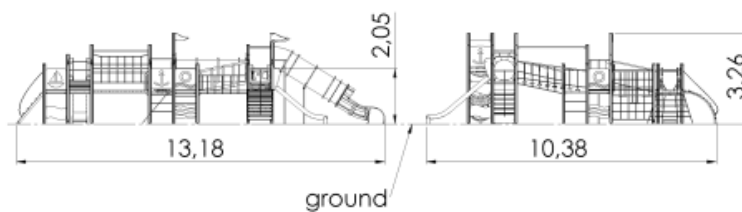

# Multi activity Centre HARBOUR Maxi

5 y

2.05 m

10.38 m

13.59 m

3.26 m

## Technical information

Safety area width	13.88 m
Safety area length	17.09 m
Width of structure	10.38 m
Length of structure	13.59 m
Height of structure	3.26 m
Max. fall height	2.05 m
Recommended age of children	5+
For simultaneous use by several children	20-40

## Installation info

Installers	2
Installation time	60 h
Volume of concrete	72 bags (25kg)
Package dimensions	2,9x1,0x1,2m / 2,9x1,0x2,5m / 5,1x1,1x2,4

The product's painted profile posts made of laminated timber are concreted into the ground using hot-galvanized metal tubular fittings.