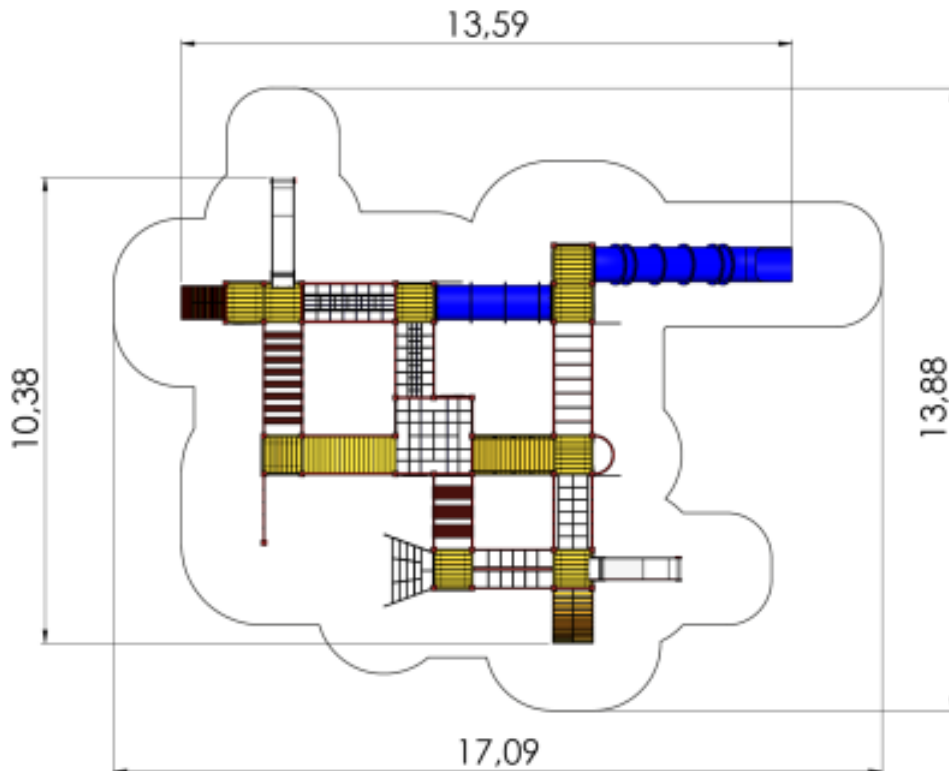

# Multi activity Centre HARBOUR Maxi

5 y

2.05 m

10.38 m

13.59 m

3.26 m

## Technical information

Safety area width	13.88 m
Safety area length	17.09 m
Width of structure	10.38 m
Length of structure	13.59 m
Height of structure	3.26 m
Max. fall height	2.05 m
Recommended age of children	5+
For simultaneous use by several children	20-40

## Product consists of

Platforms	1 pcs with a height 2 m Plastic covered laminated wood
Platforms	4 pcs with a height 1.55 m Plastic covered laminated wood
Platforms	4 pcs with a height 1.2 m Plastic covered laminated wood
Slides	1 pcs with a height 1.55 m Stainless-steel, HDPE plastic sides
Slides	1 pcs with a height 1.2 m Stainless-steel, HDPE plastic sides
Tunnel slides	1 pcs with a height 2 m Plastic
Climbing walls	1 pcs HDPE plastic
Climbing nets	4 pcs 16 mm six-strand PES cover braided steel ropes
Ladders	1 pcs Galvanized and powder-coated steel
Bridges	7 pcs
Tunnels	2 pcs Plastic
Slopes	1 pcs Plywood
Fireman poles	1 pcs Galvanized and powder-coated steel
Panels/Plates	14 pcs HDPE plastic
Tubes	37 pcs Galvanized and powder coated steel

## Installation info

Installers	2
Installation time	60 h
Volume of concrete	72 bags (25kg)
Package dimensions	2,9x1,0x1,2m / 2,9x1,0x2,5m / 5,1x1,1x2,4

The product's painted profile posts made of laminated timber are concreted into the ground using hot-galvanized metal tubular fittings.